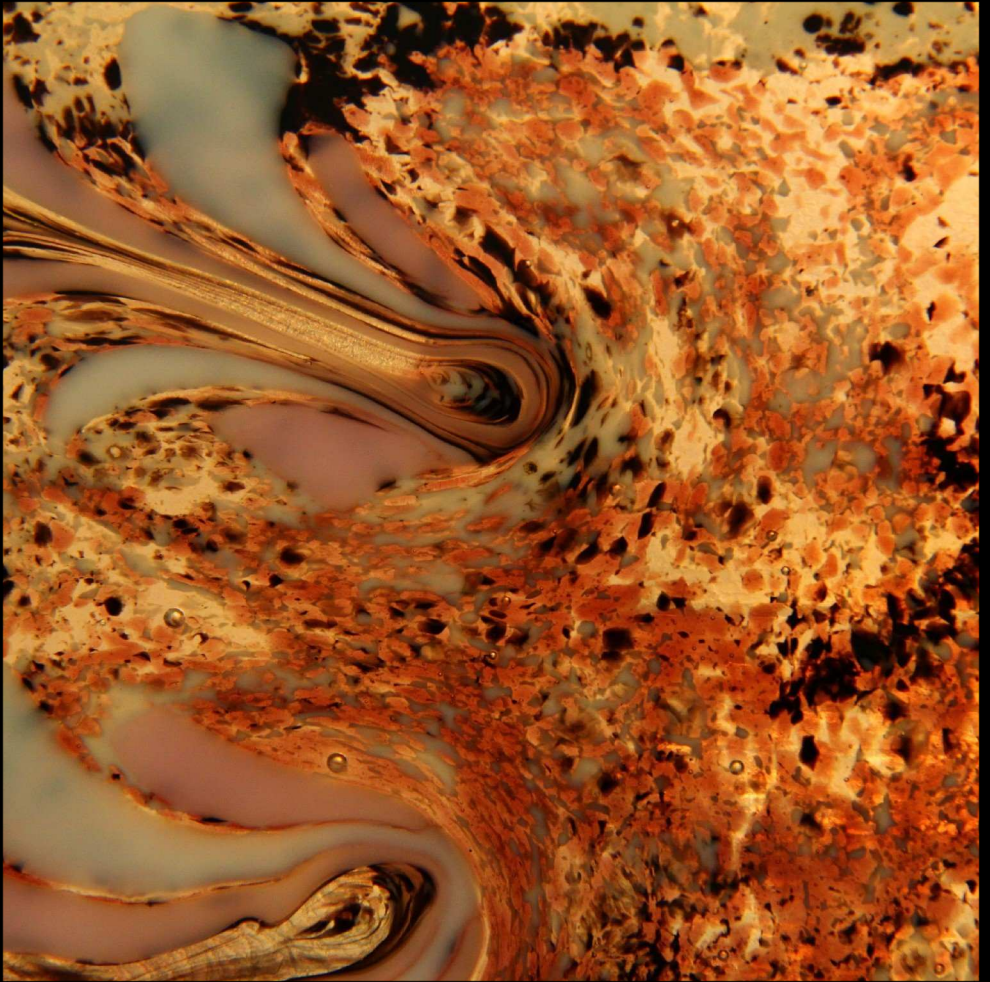

Dale W Reiger

Dale W Reiger: kiln formed glass table tops & abstract paintings

Dale W Reiger: kiln formed glass & abstract paintings

"Kiln formed glass combines high temperatures with the heat of creativity. The results are magical & mysterious, oftentimes a lava-like palette of color and luminescence." Dale W Reiger